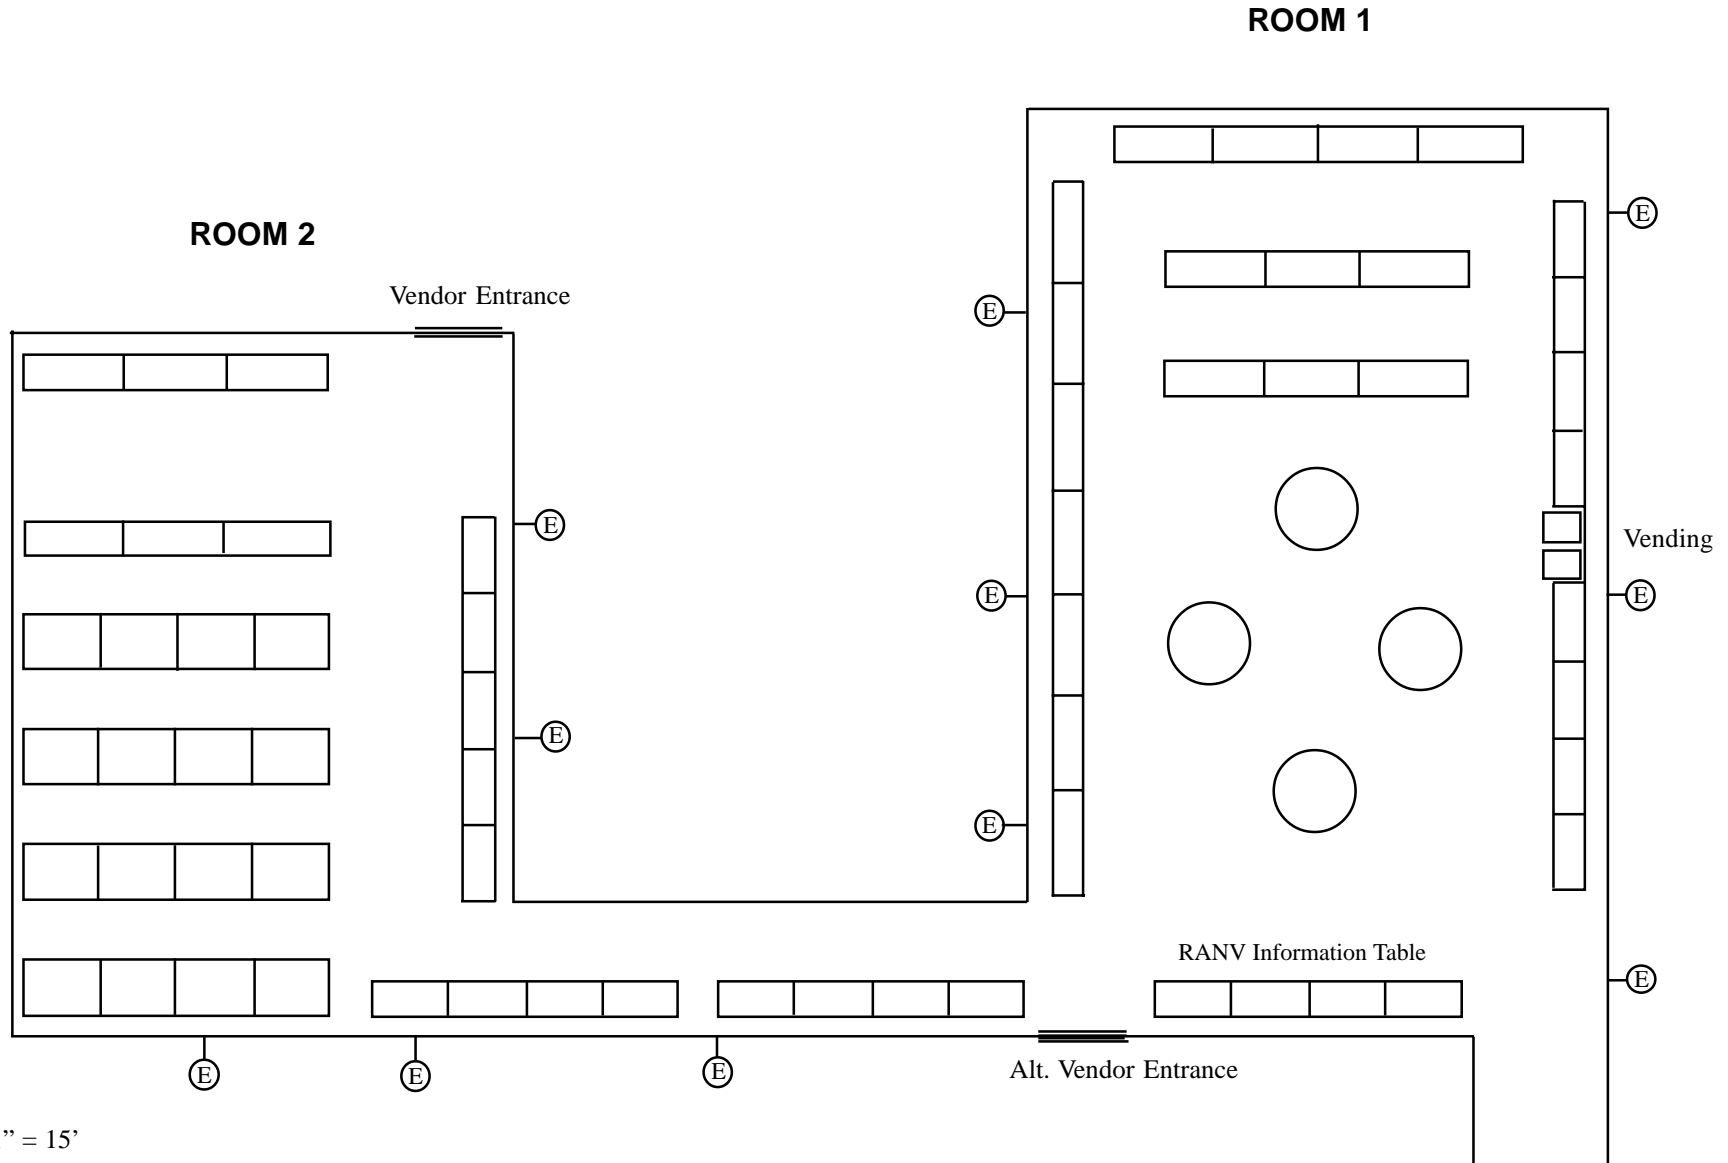

MILTON HAMFEST FLEA MARKET LAYOUT

Scale: 1" = 15'

—(E) Electricity available

▭ Table: 6' x 2.5'

▭ Table: 6' x 2.5' w/ seats

Room 1 Details:

73' x 44.5'

3248 sq ft

53-58 tables

Room 2 Details:

55' x 39'

2145 sq ft

32-36 tables

Corridor Details:

40' x 10.5'

420 sq ft

6 tables

Hallway
From Front Entrance