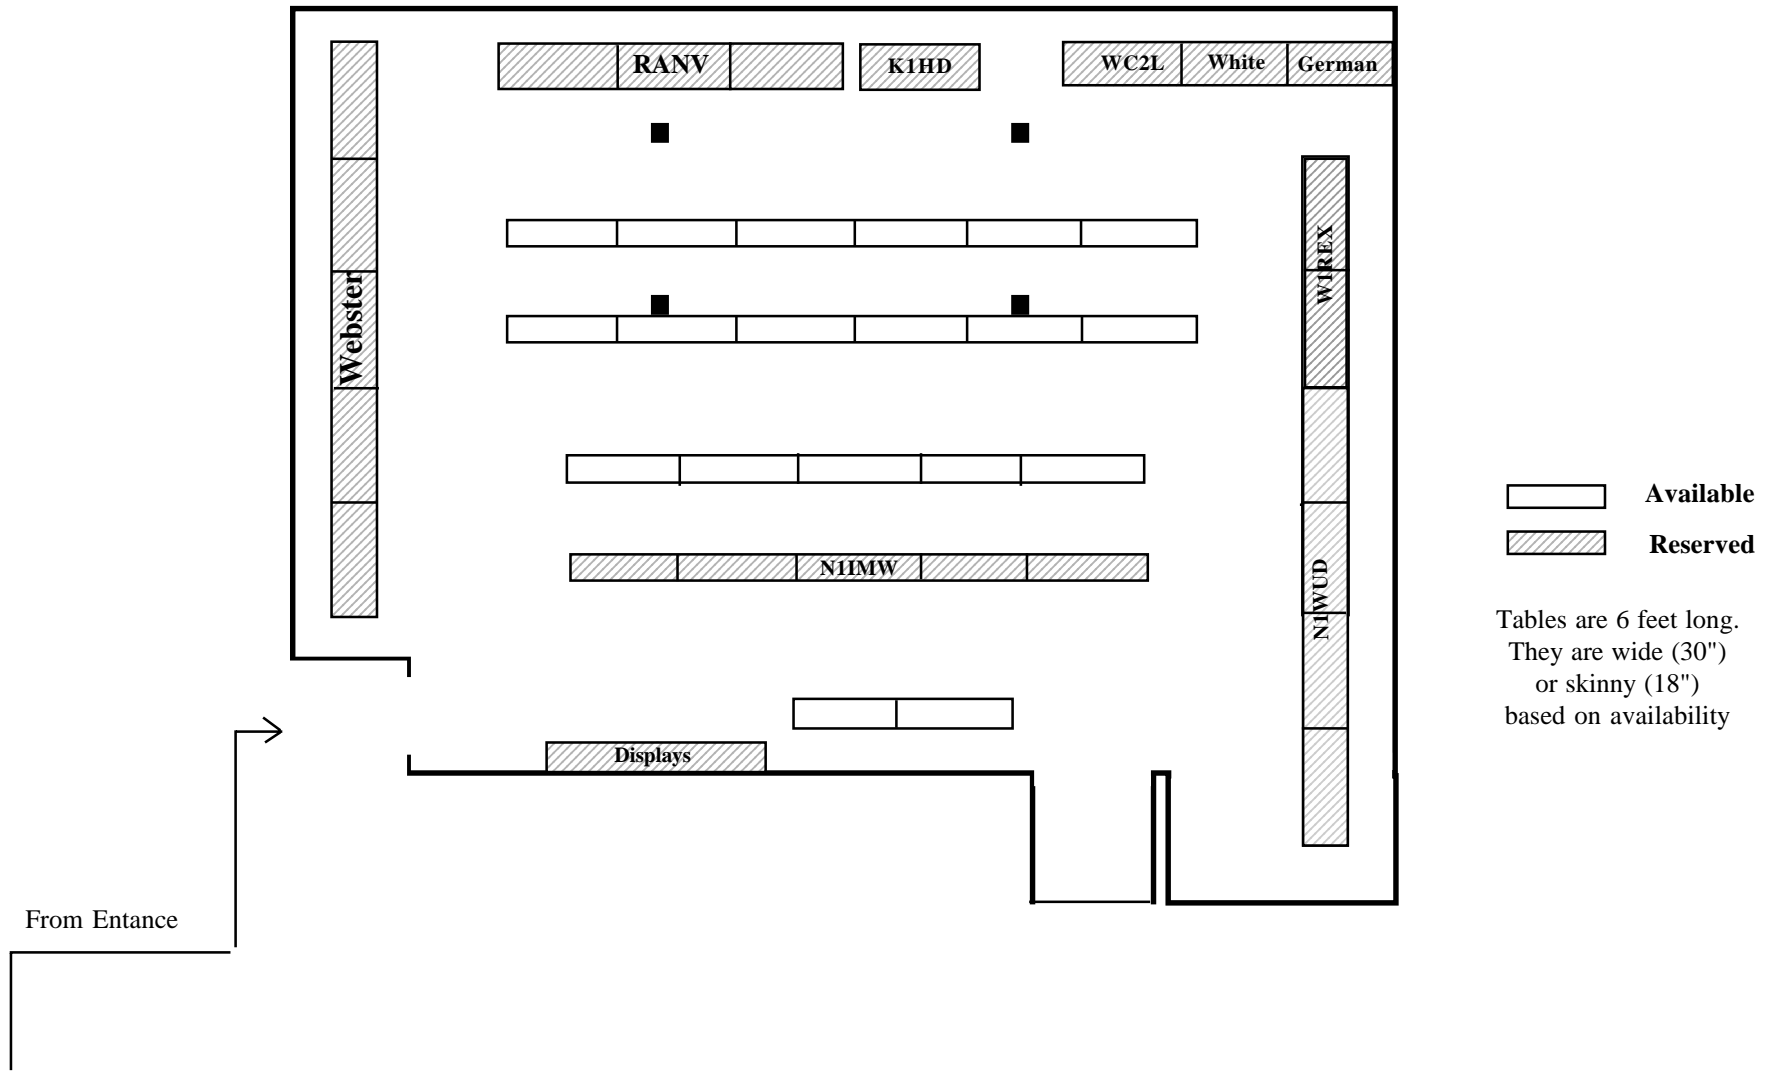

Vendor Area Layout HAMCON 2018

Tables are 6 feet long.
They are wide (30")
or skinny (18")
based on availability